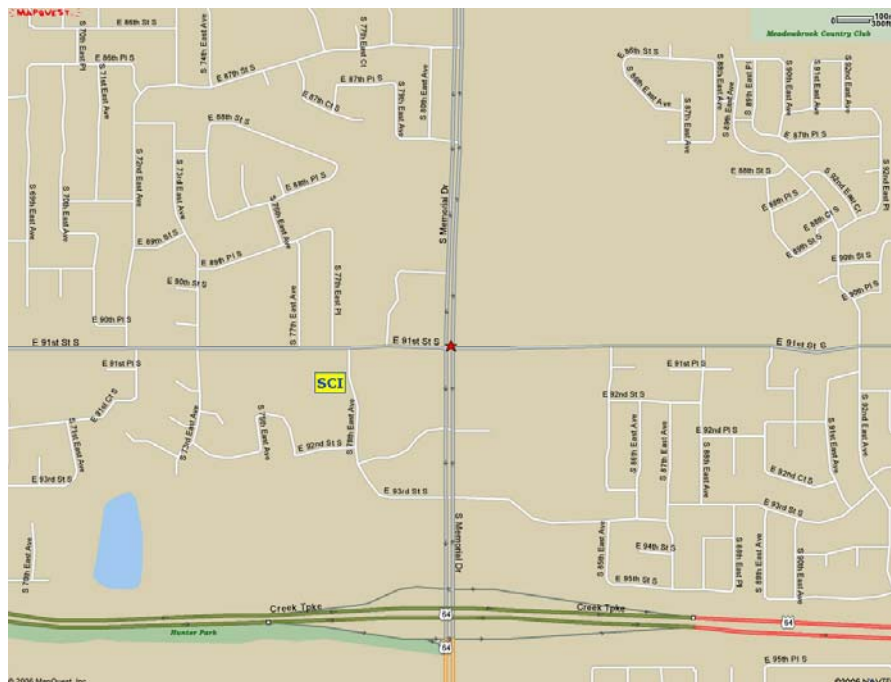

OFFICE LOCATION AND MAP

Steward Consulting

Our office is located just West of the 91st and Memorial intersection.

From 91st and Memorial, turn West (toward Sheridan) on 91st street.

Turn South on 78th East Avenue, which is the first left after 91st and Memorial.

Our office is located in the second building south of 91st street (two-story building) on the West side of the road. (The Joe Marina Honda and Saturn dealership is on the East side of the road.)

We are on the second floor which can be accessed by the elevator located on the south east corner of the building.